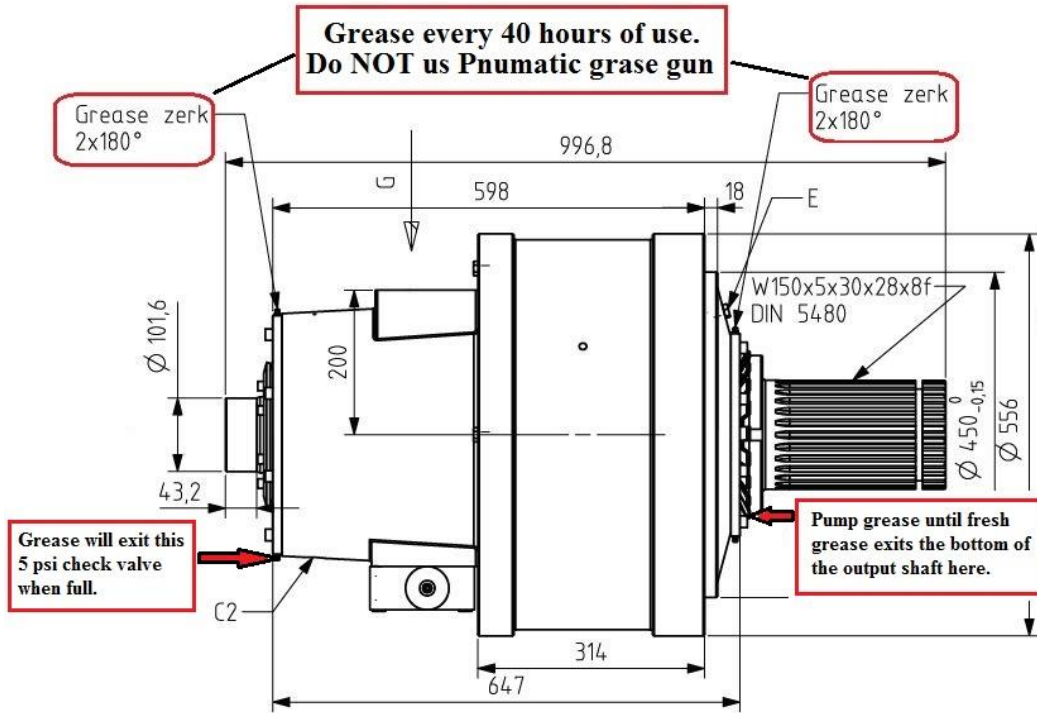

Service Bulletin

Re: **Black Bruin Drill Grease Port Service Intervals**

APE recommends using grease having the following requirements:

1. Operating temperature range of -40° F - 320° F
2. Mineral oil based, lithium soap grease
3. Consistency class: NLGI # 1
4. Meet DIN KP2.5K-30 or ISO-L-XCCIB2.5 standard's specifications.

Grease Procedure

1. Using a low pressure, handheld grease gun, add grease to the grease nipple. Fill until fresh grease exits the 5 psi check valve on top of the drill and grease the bottom of the drill until fresh grease exits the output shaft. (see attached photos)