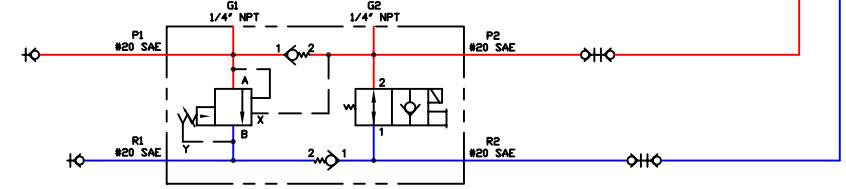

Junttan Hammer

DRILL TWO-SPEED CONTROL

330 POWERUNIT