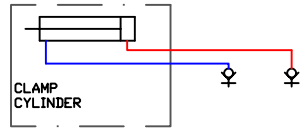

Junttan Hammer

DRILL TWO-SPEED CONTROL

330 POWERUNIT