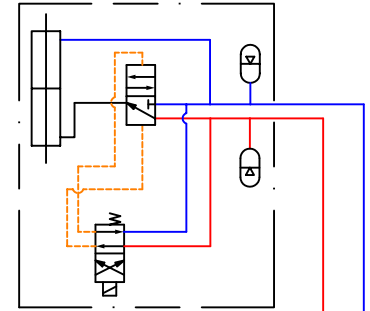

Junttan Hammer

DRILL TWO-SPEED CONTROL

330 POWERUNIT