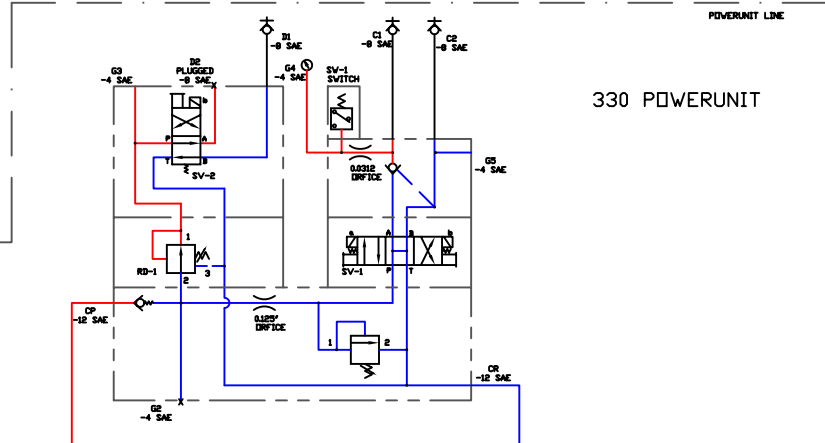

Junttan Hammer

DRILL TWO-SPEED CONTROL

330 POWERUNIT